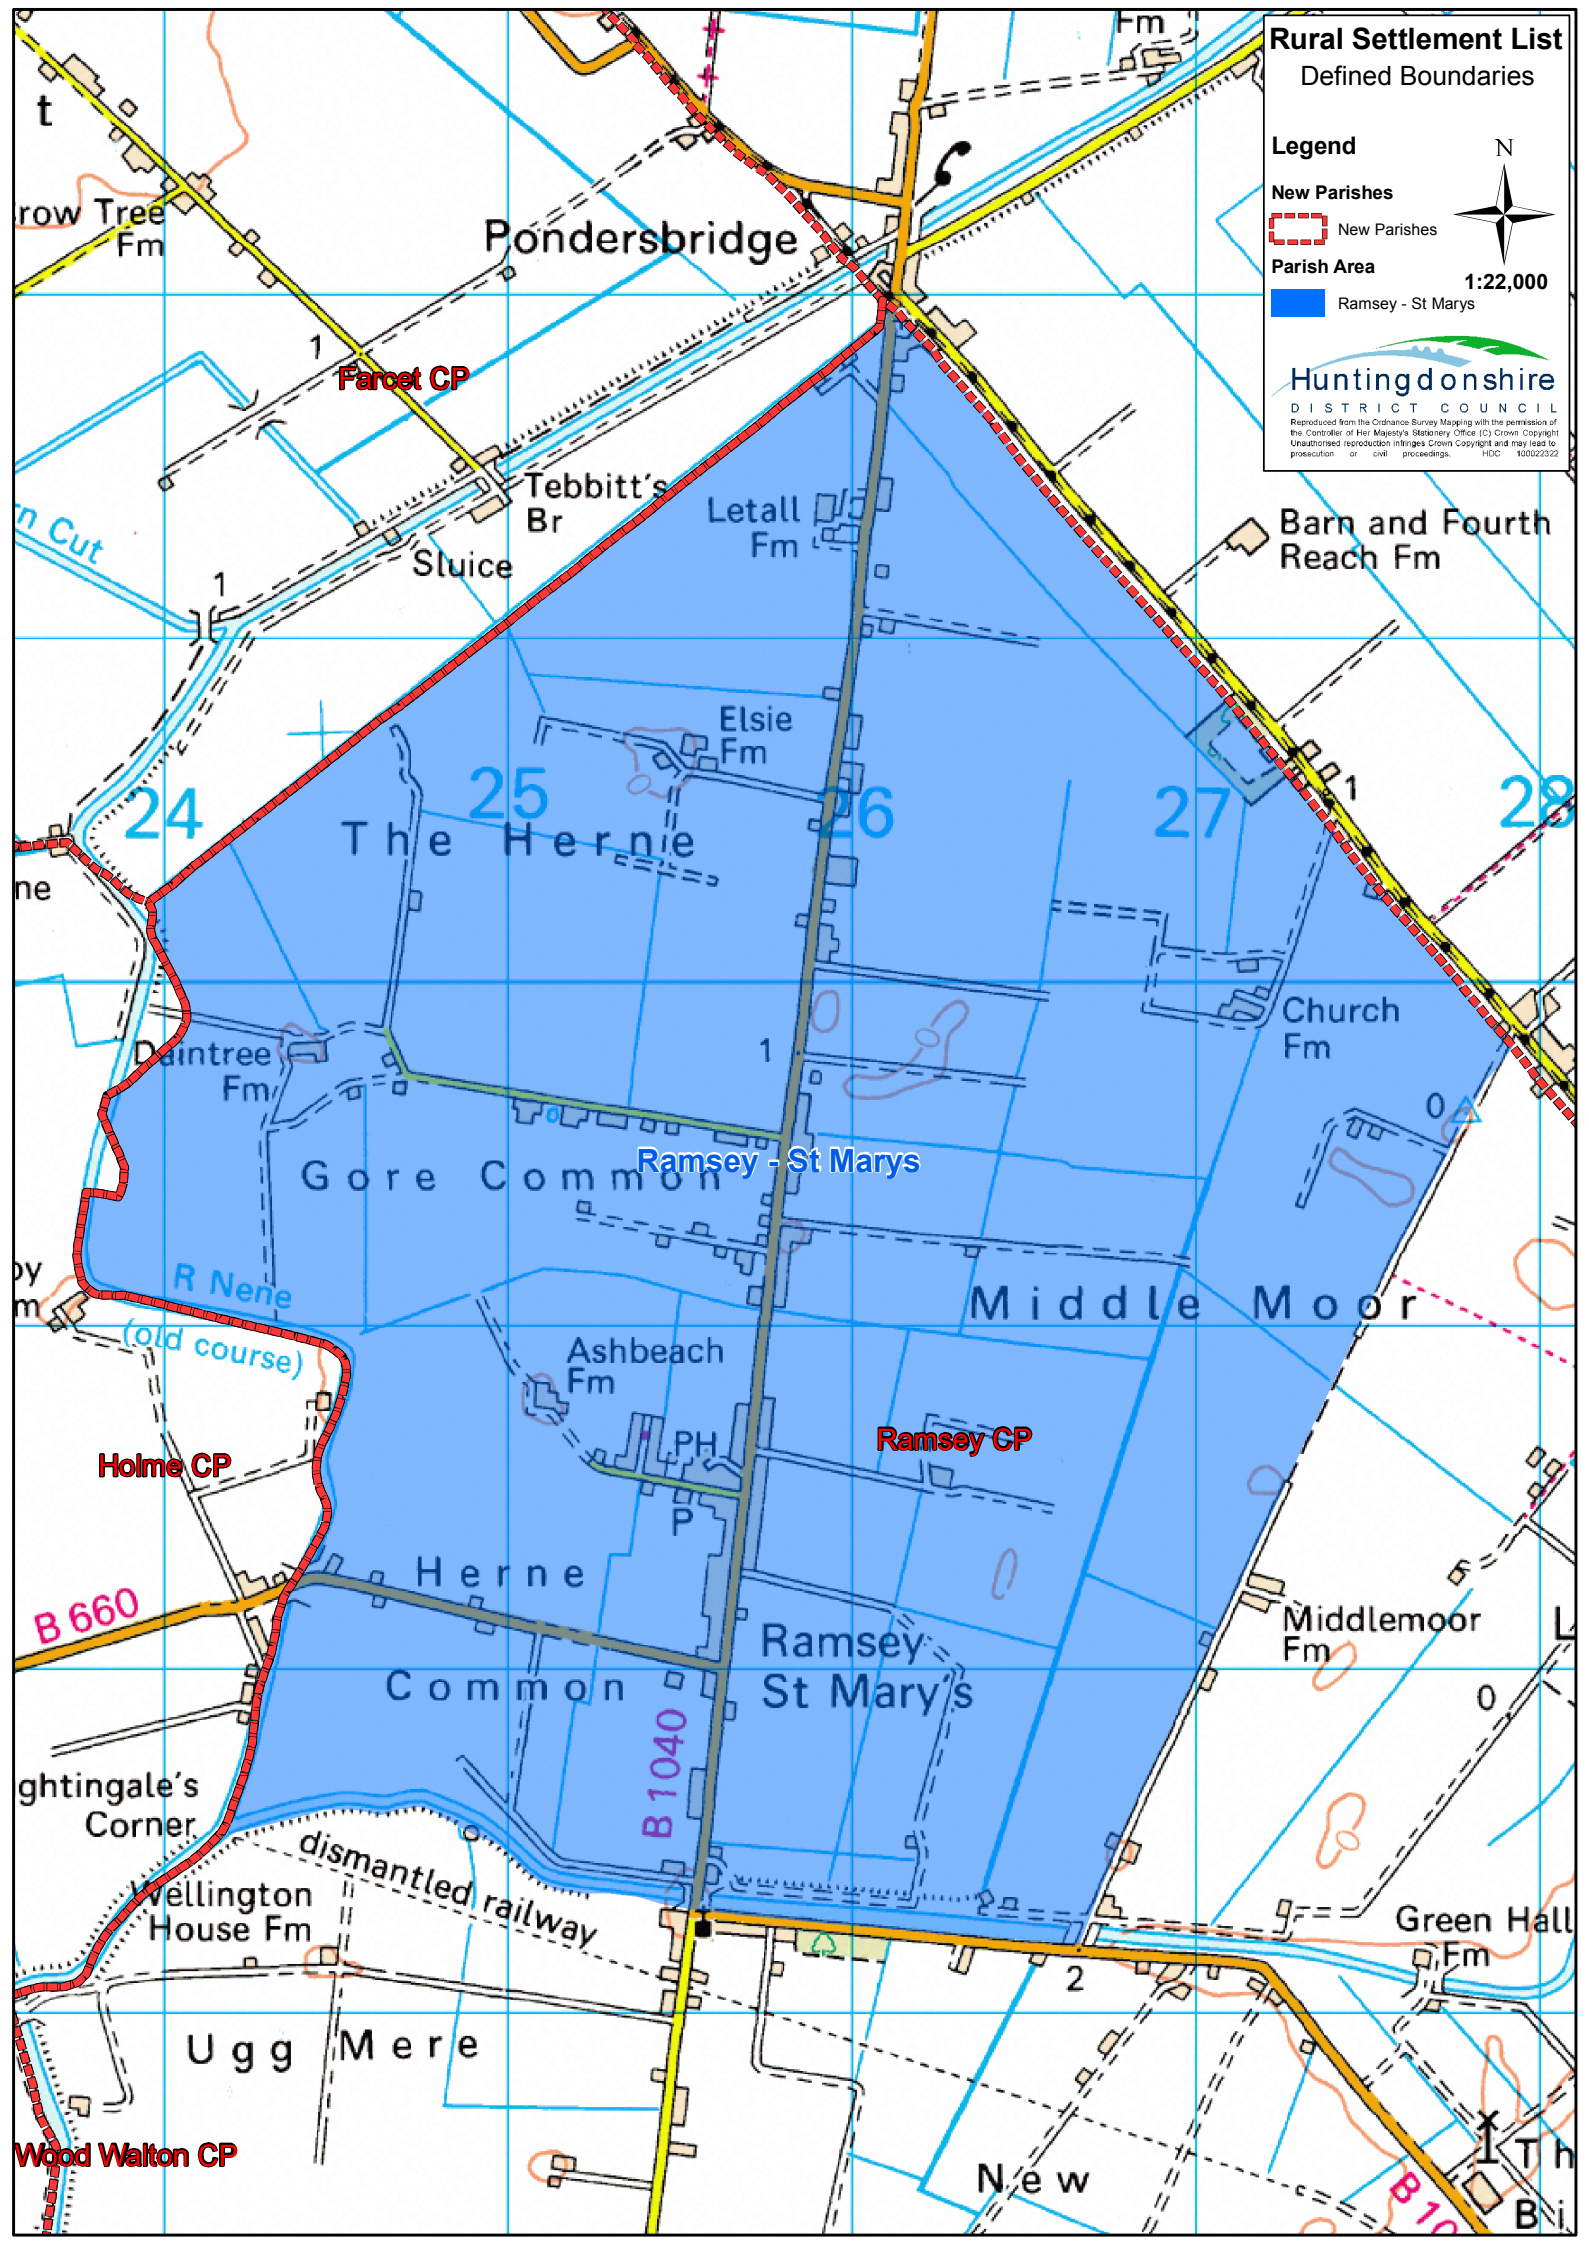

Rural Settlement List
Defined Boundaries

Legend

- New Parishes
- Parish Area
- Ramsey - St Marys

1:22,000

Huntingdonshire
DISTRICT COUNCIL

Pondersbridge

Farset CP

Tebbitt's Br
Sluice

Letall Fm

Barn and Fourth Reach Fm

Elsie Fm

24

25

26

27

28

The Herne

Church Fm

Gore Common
Ramsey - St Marys

Middle Moor

R Nene
(old course)

Ashbeach Fm

Ramsey CP

Holme CP

Herne

Middlemoor Fm

Ramsey St Mary's

Lightingale's Corner

dismantled railway

Wellington House Fm

Green Hall Fm

Ugg Mere

Wood Walton CP

New

Th
Bi